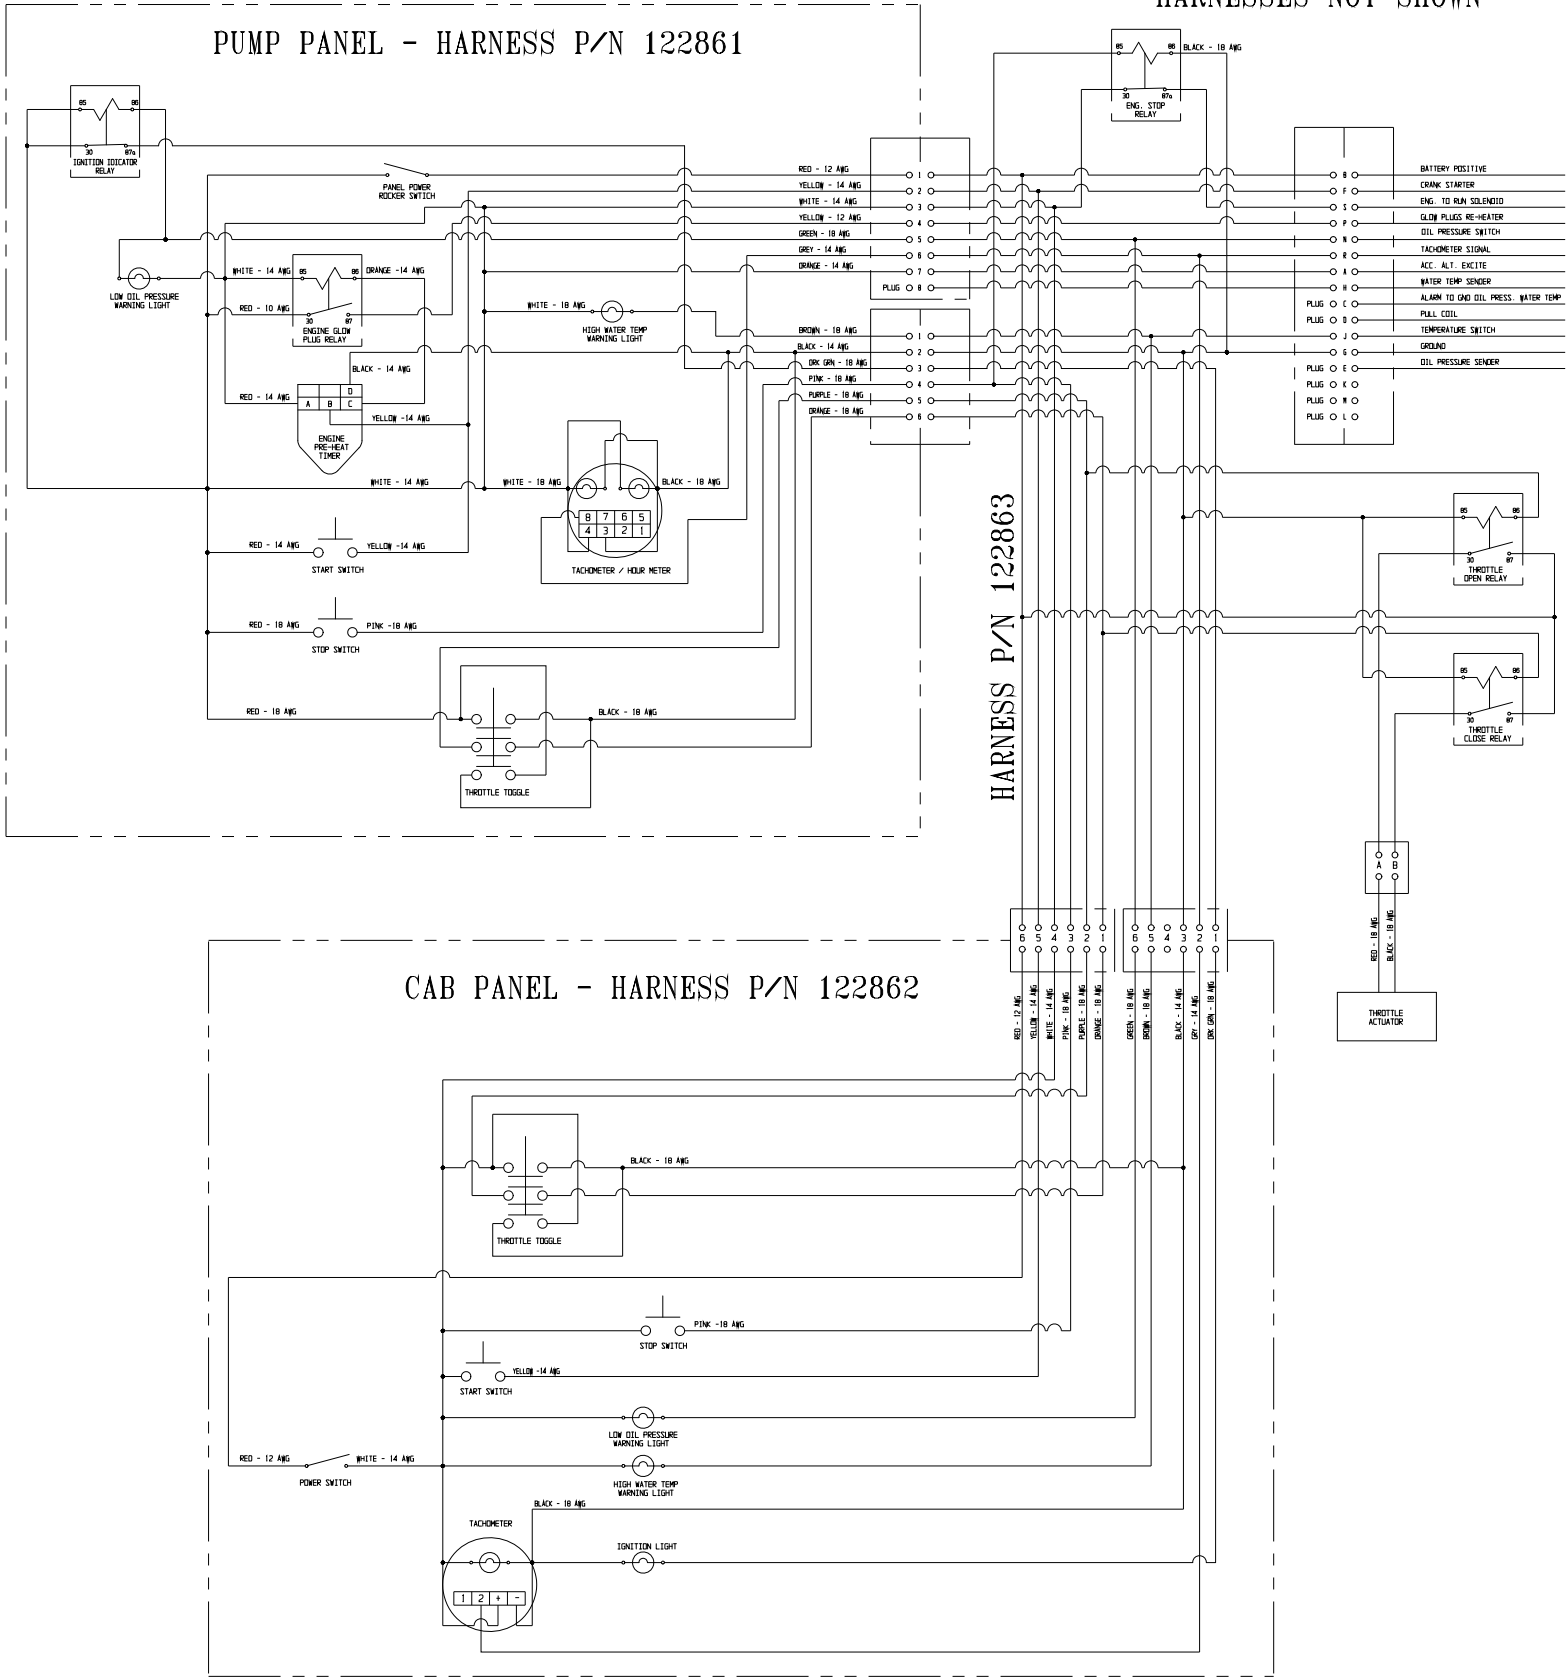

# KUBOTA DIESEL DUAL PANEL CONTROL WIRING

122867 & 122868 EXTENSION  
HARNESSES NOT SHOWN

FSG-WD-00125

ECD NO	REV	CHANGED FROM	BY	DATE	APVD
CFL3655	B	REDESIGNED	JRP	23JUN2016	JRP

HALE PRODUCTS, INC.  
A Unit of IDEX Corporation  
Ocala, FL 34475 USA

NOT TO BE REPRODUCED OR USED TO MAKE OTHER DRAWINGS OR MACHINERY. DRAWN: JRP, CHECKED: JRP, DATE: 11FEB2016, SIZE: X, SCALE: NONE