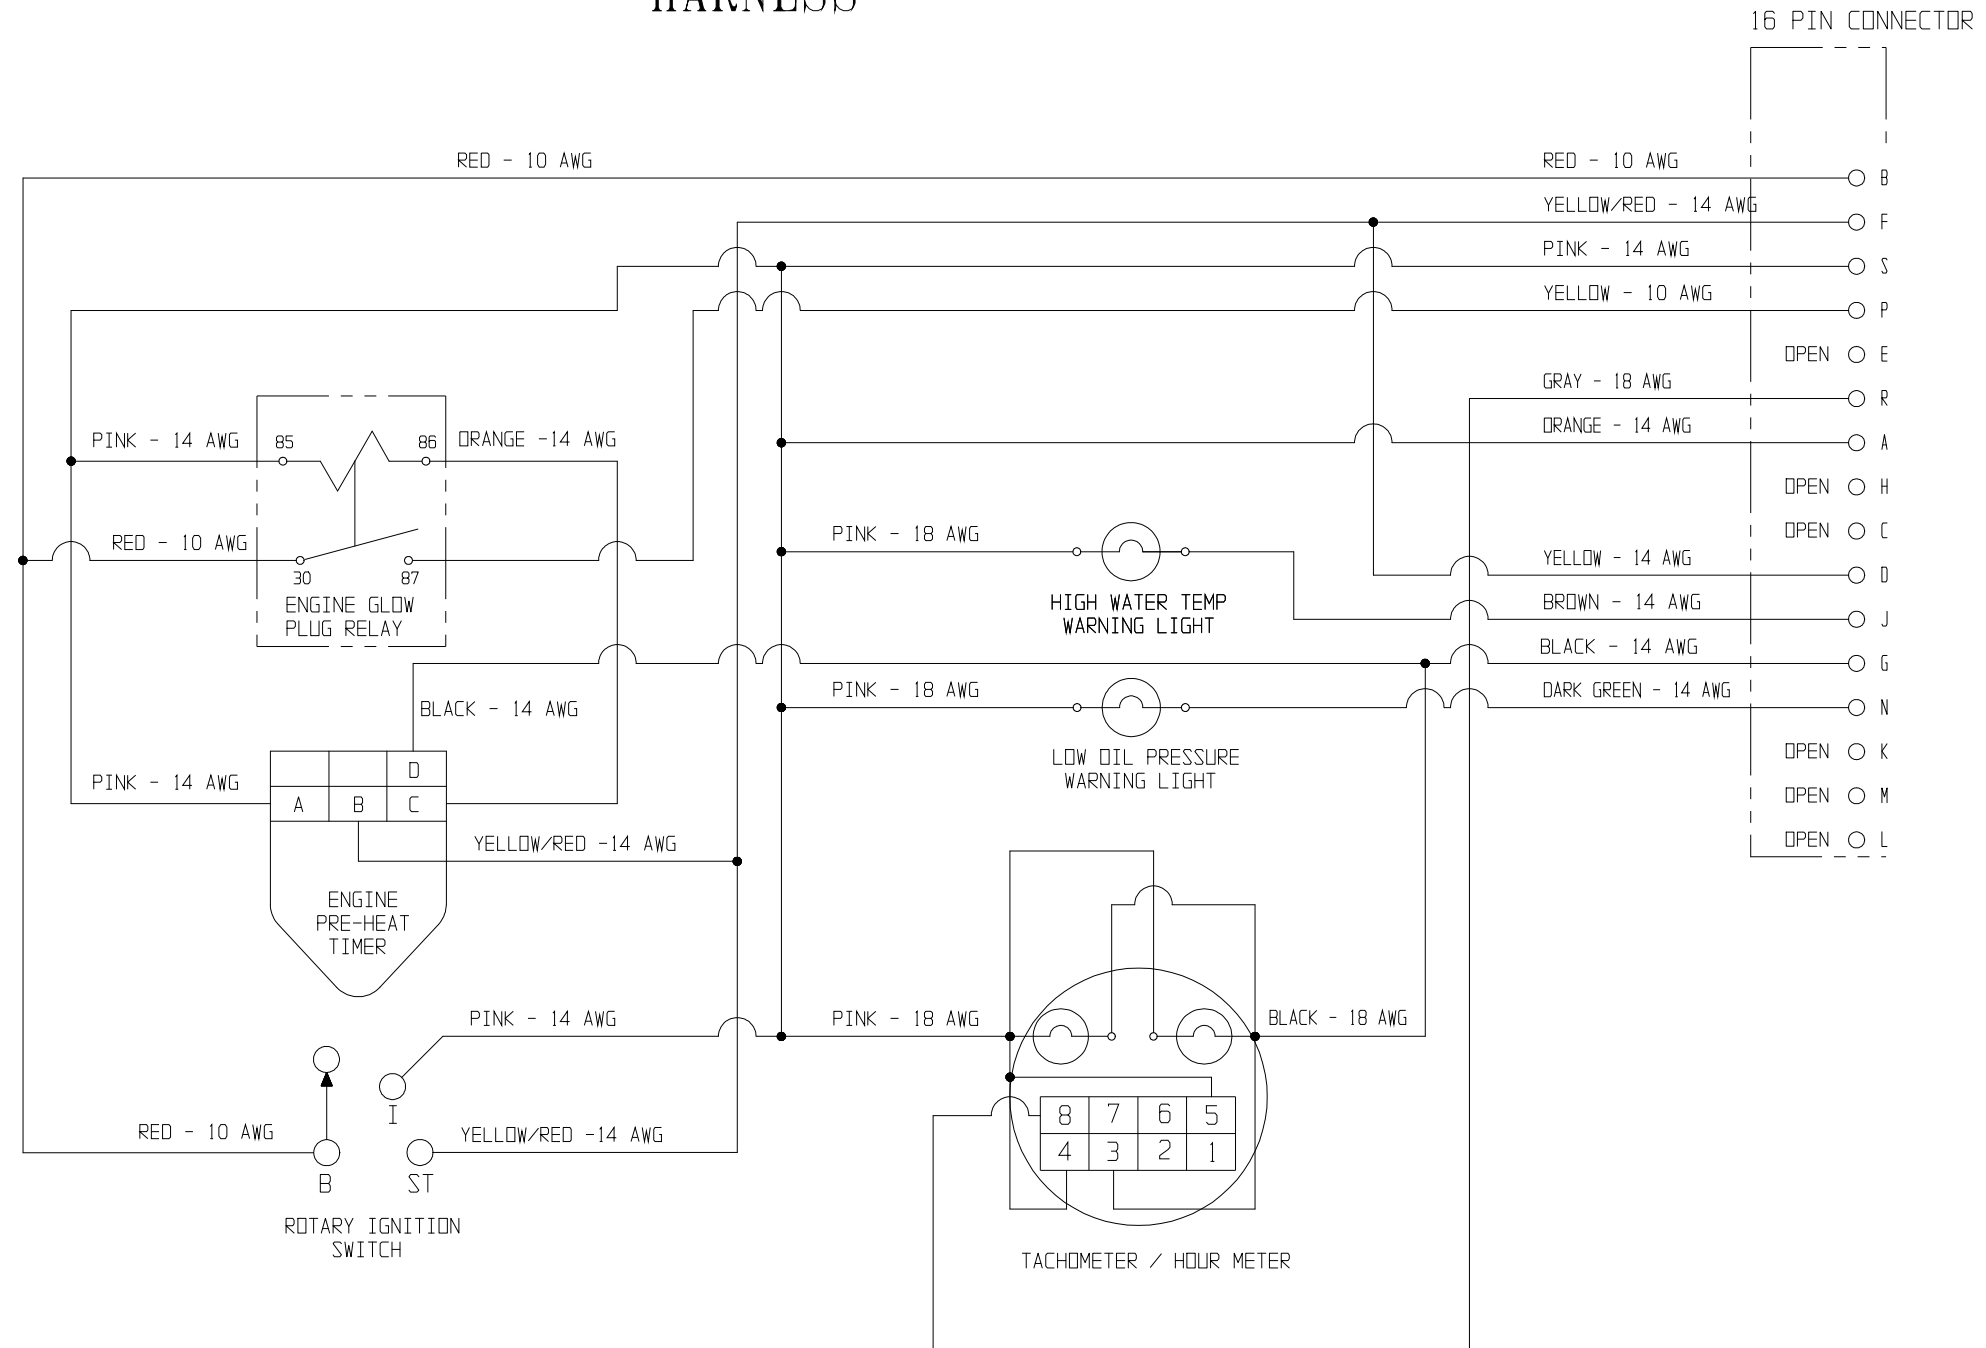

KUBOTA PANEL WIRING 39HP

PANEL CONTROL HARNESS

HALE PRODUCTS, INC.
A Unit of IDEX Corporation
Conshohocken, PA 19428 USA

COPYRIGHT ©
NOT TO BE REPRODUCED OR USED TO
MAKE OTHER DRAWINGS OR MACHINERY.

DRAWN JBS
CHECKED JBS

DATE 06-02-10

SIZE X

SCALE: NTS