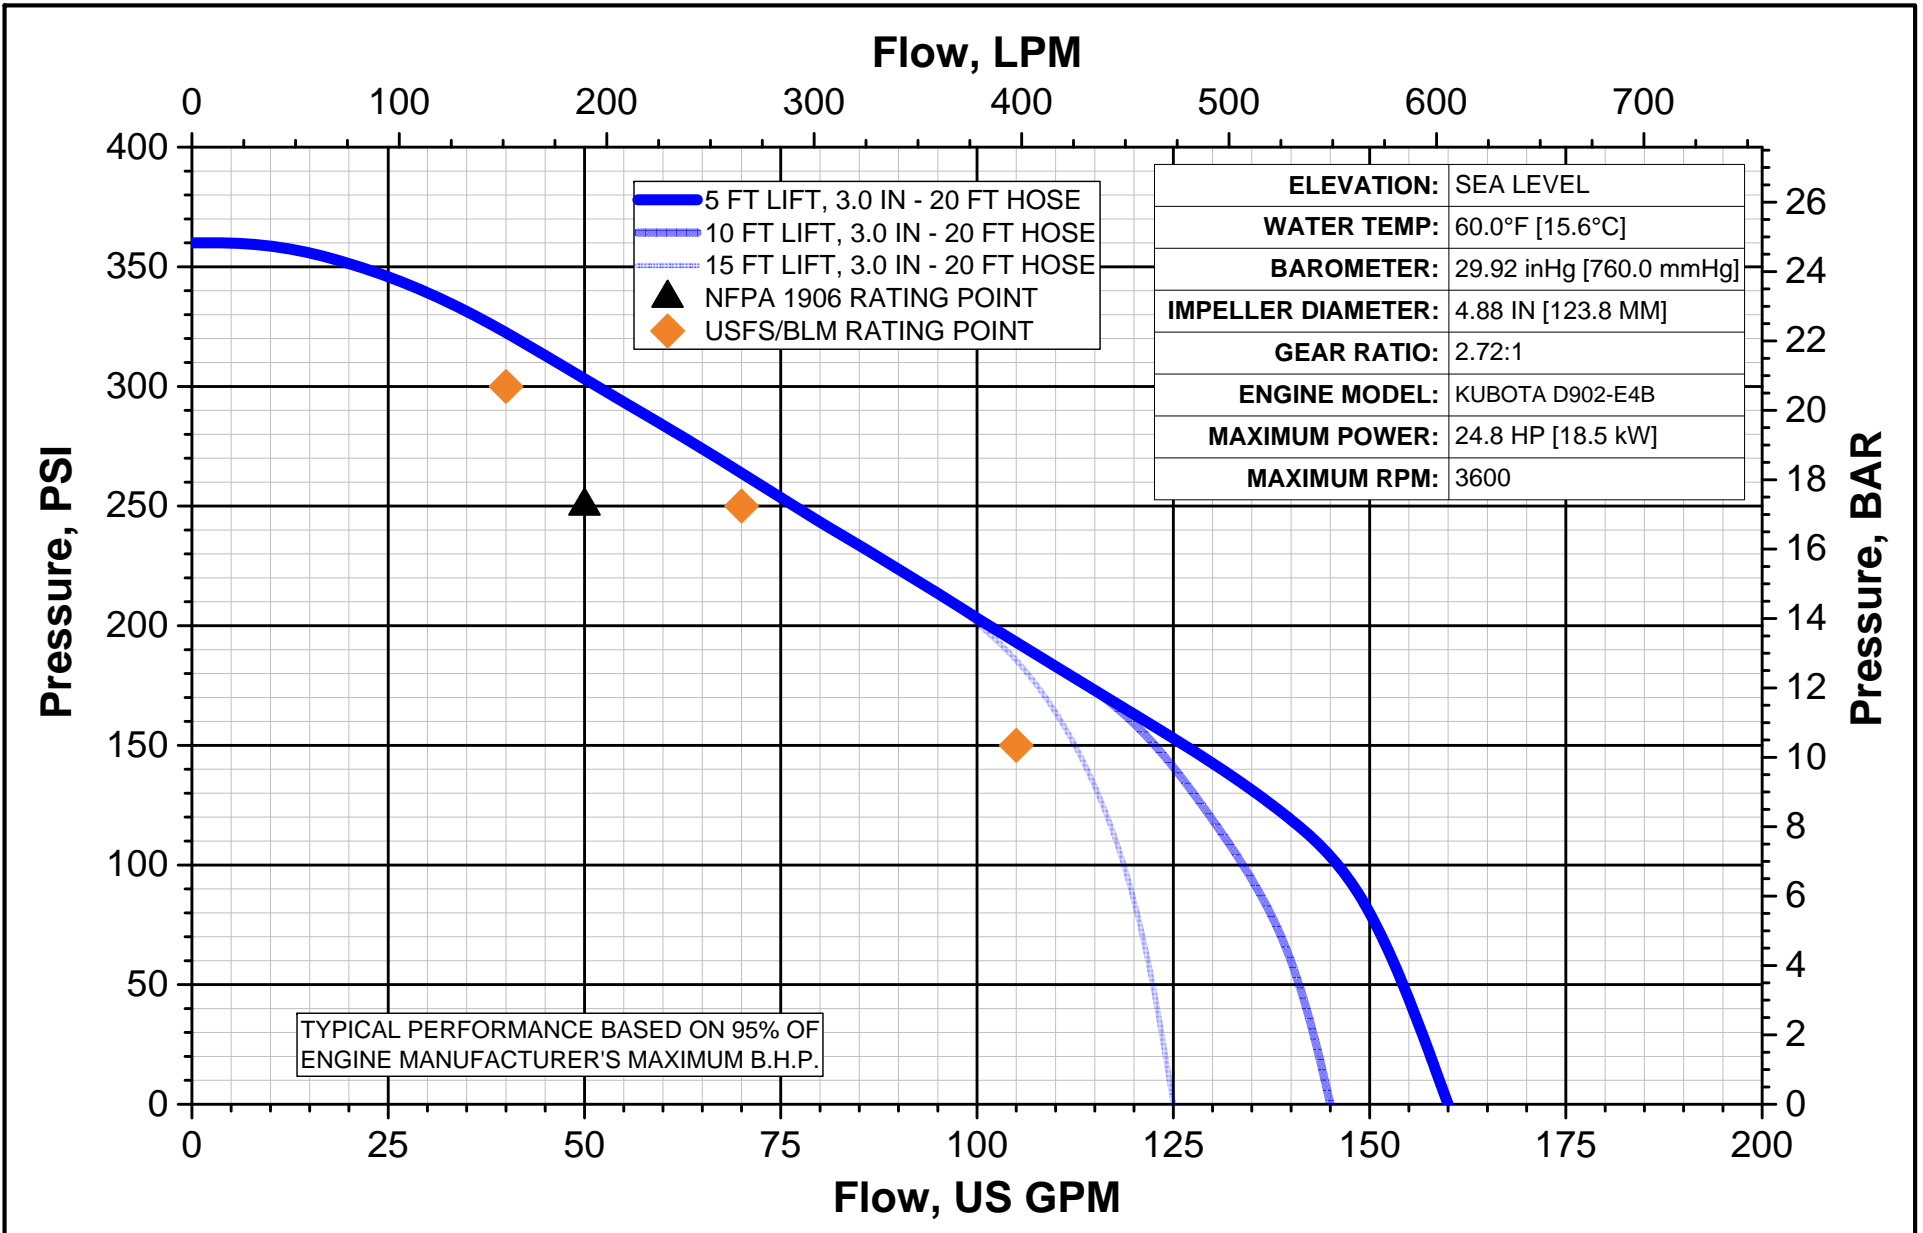

PowerFlow HP75-KBD24 Pump Performance

ECN	REV	CHANGED FROM	BY	DATE	APVD	   				
CFL3924	A	RELEASE FOR DOCUMENTATION	JRP	26JAN2017	GJC					
--	--	--	--	--	--	DRAWN	JRP	SIZE	DRAWING NUMBER	REV
						APPROVED	GJC	A	FSG-CRV-01474	A
						DATE	09JUN2016	SCALE 1:1		SHEET 1 OF 1