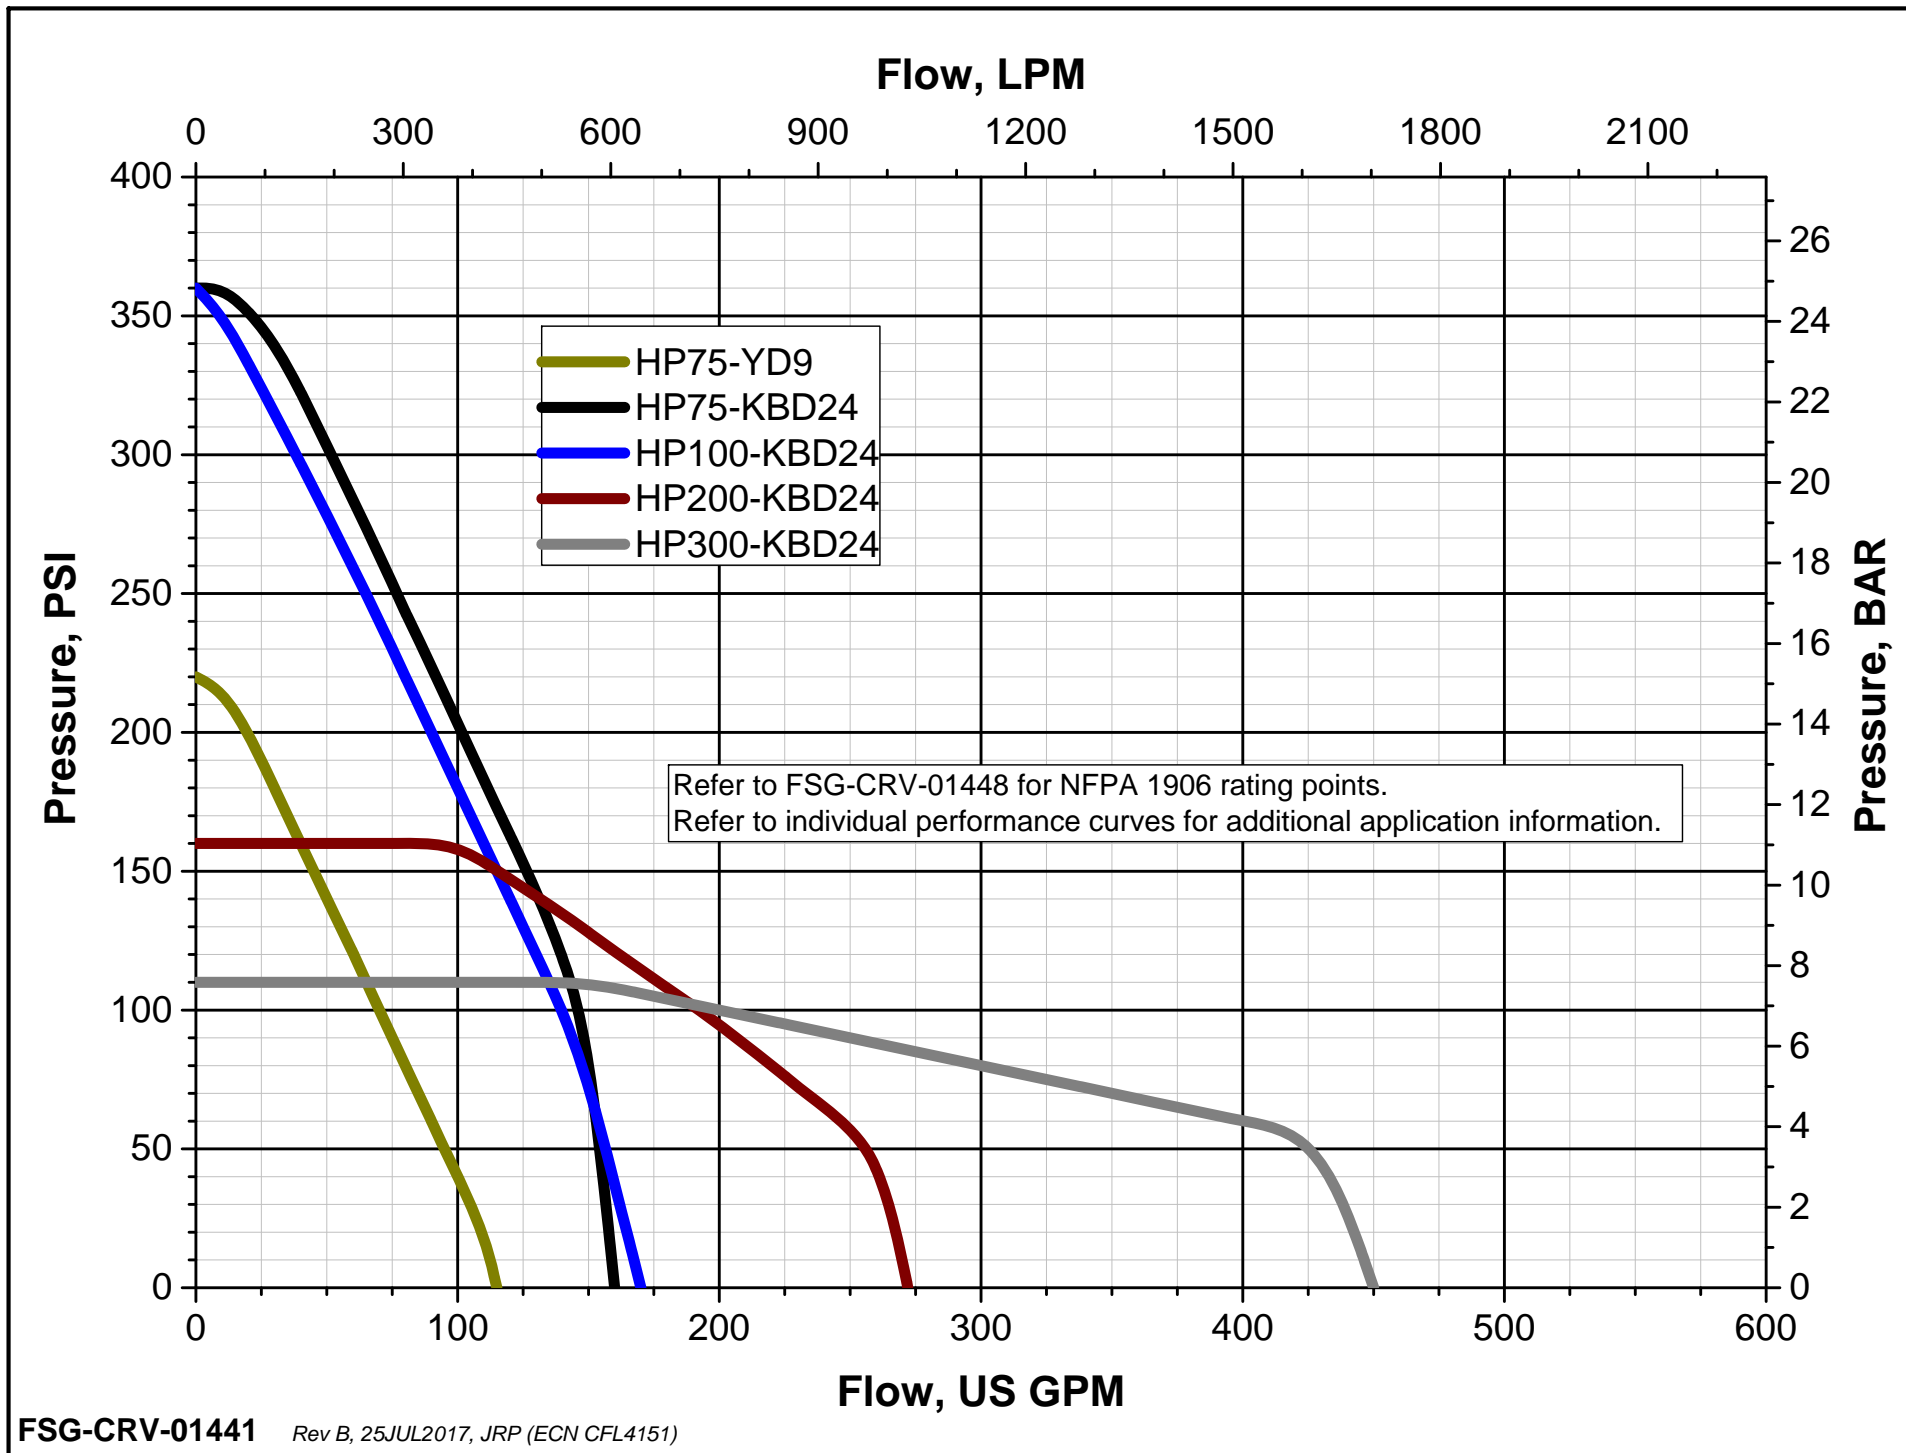

# PowerFlow HP Diesel Pump Performance Range

FSG-CRV-01441 Rev B, 25JUL2017, JRP (ECN CFL4151)