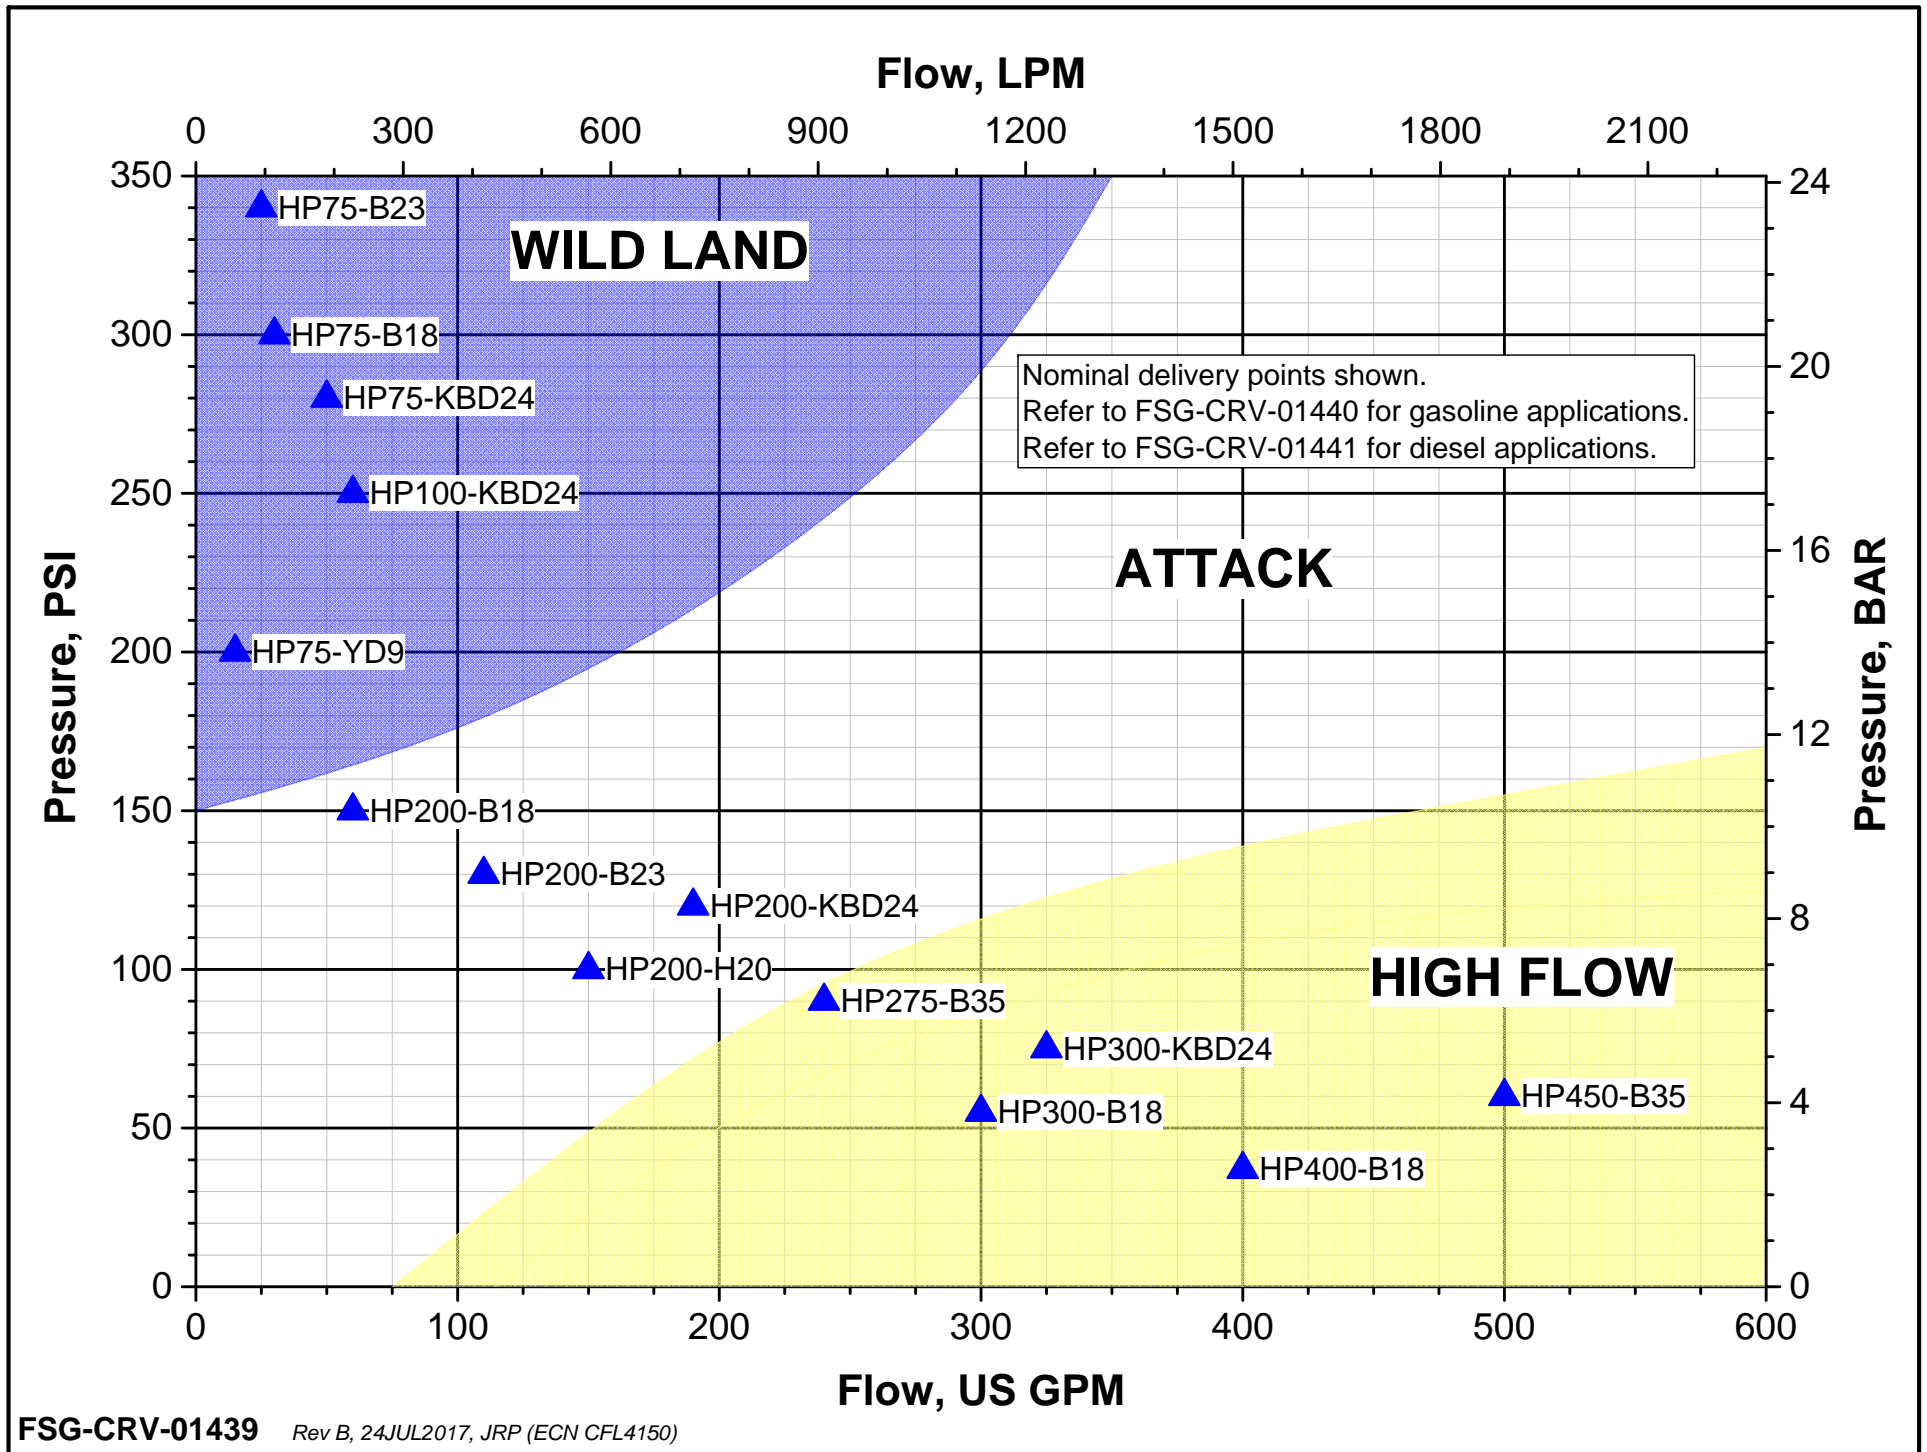

PowerFlow HP Pump Performance Application Guide

FSG-CRV-01439 Rev B, 24JUL2017, JRP (ECN CFL4150)