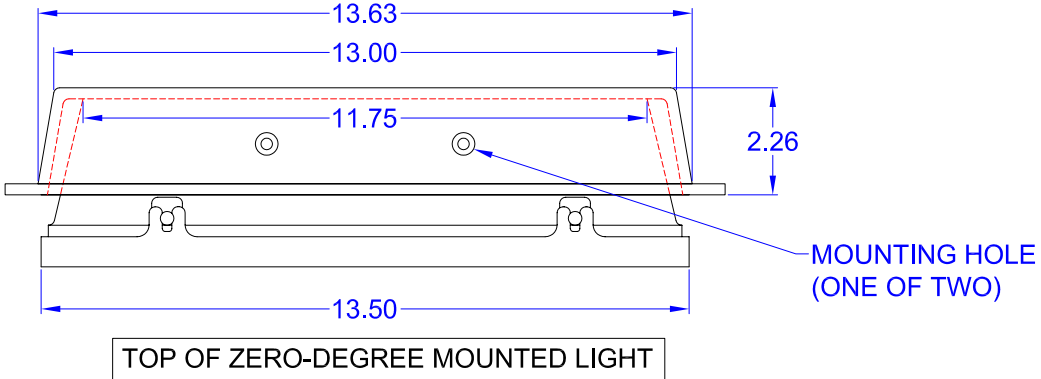

EXTENDA-LITE RECESSED LIGHT
 150 WATT/12 V DC, 150 W, 300 W, 500 W, 650 W, AND 750 W

ISO-9001 CERTIFIED