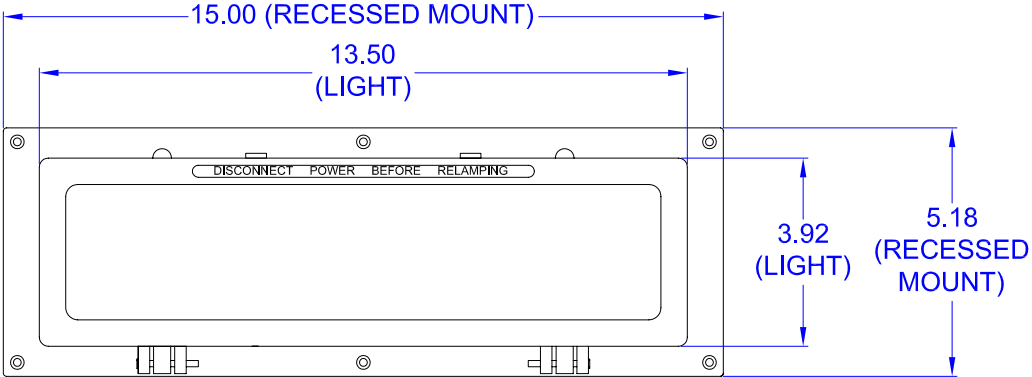

EXTENDA-LITE RECESSED LIGHT
 150 WATT/12 V DC, 150 W, 300 W, 500 W, 650 W, AND 750 W

ISO-9001 CERTIFIED