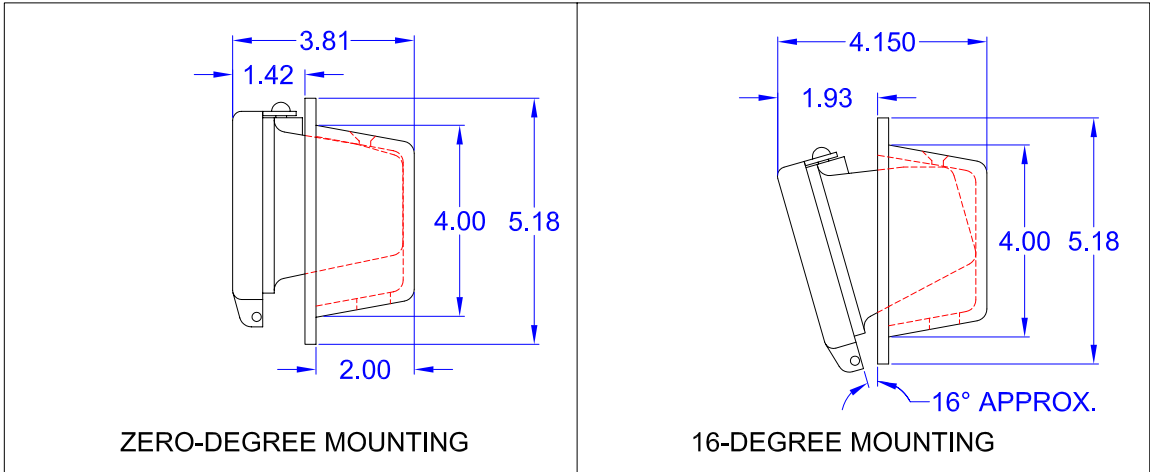

EXTENDA-LITE RECESSED LIGHT
 150 WATT/12 V DC, 150 W, 300 W, 500 W, 650 W, AND 750 W

ISO-9001 CERTIFIED