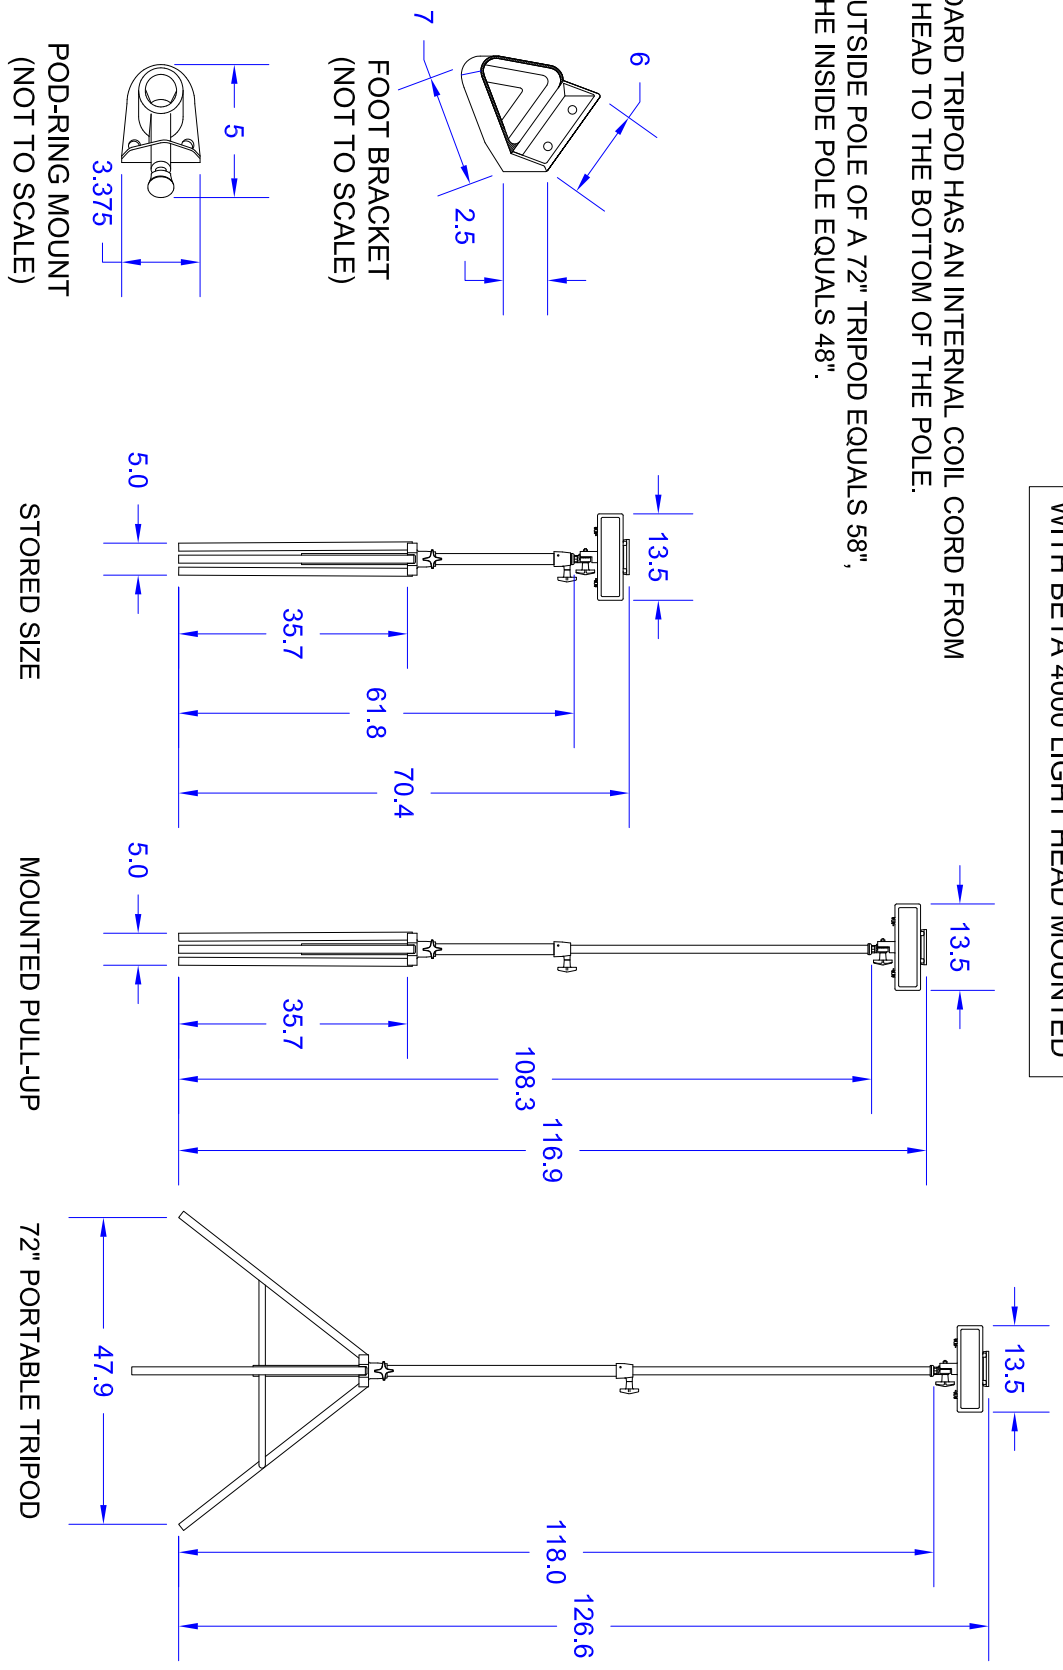

**EXTENDA-LITE 72" TRIPOD
WITH BETA 4000 LIGHT HEAD MOUNTED**

STANDARD TRIPOD HAS AN INTERNAL COIL CORD FROM LIGHT HEAD TO THE BOTTOM OF THE POLE.
THE OUTSIDE POLE OF A 72" TRIPOD EQUALS 58", AND THE INSIDE POLE EQUALS 48".

ISO-9001 CERTIFIED

DRAWING HISTORY

REV#	DATE	BY	CHANGES MADE
2	09/09/02	MDL	EDITED TITLE BLOCK
3	12/27/02	MDL	NOT-TO-SCALE DRAWING REVISED TO 1:30 SCALE
4			
5			
6			
7			

INCHES UNLESS OTHERWISE SPECIFIED

TOLERANCES:

- X = ±.1
- .XX = ±.03
- .XXX = ±.005
- ANGLES = ±5°
- FRACTIONS = ±1/32

AKRON BRASS COMPANY
501 N. Cummings Lane, Washington, IL 61571
Phone: 1-309-444-4440 Fax: 1-309-444-8766

DATE:	BY:	DRWG. NAME:	SHEET:	SCALE:	DRWG. NO.:
03/27/98	MMS	BETA TRIPOD (72")	1 OF 1	1:30	D-BETA-TRIDIM-72